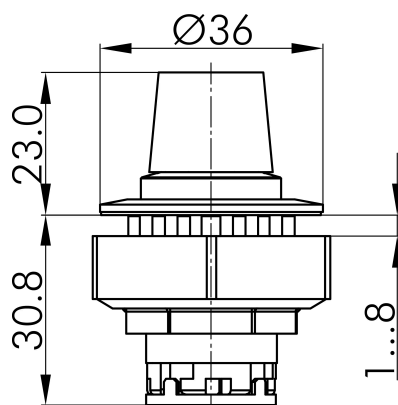

→ General Data

Illumination No

Protection class IP65

Mounting aperture Ø 30.5 mm

Front frame color Stainless steel, glossy

Technical Drawings

→ Dimensional drawing

→ Cutout dimensions