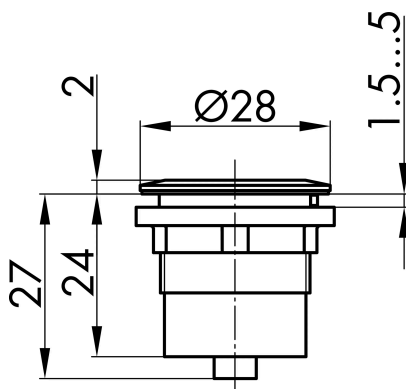

Datasheet

→ **RRJ_WLA_01** [↗](#)

10/30/2024

Technical Data

WiFi antenna

Series	RONTRON-RJUWEL
Rubric	Industry 4.0 - Components

→ General Data

Protection class	IP65
Mounting aperture	Ø 22.3 mm
Housing color	Silver colored

Technical Drawings

→ Dimensional drawing

→ Cutout dimensions