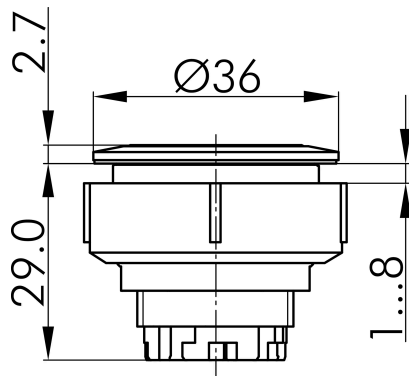

Datasheet

→ **KRJ VATLR** 

10/31/2024

Technical Data

Pushbutton head with ring illumination

Series KOMBITAST®-R-JUWEL

Rubric Push button

Shape round

→ General Data

Illumination Yes

Protection class IP69K

Mounting aperture Ø 30.5 mm

Front frame color Stainless steel, glossy

→ Mechanical Data

Operating travel 6 mm

Switching function Momentary function

Technical Drawings

→ Dimensional drawing

→ Cutout dimensions