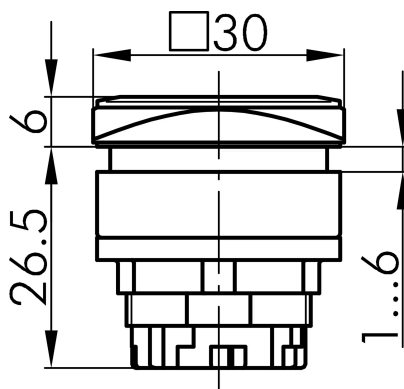

Datasheet

→ **QRJNRT** 

10/31/2024

Technical Data

Pilot light head

Series	QUARTEX®-R-JUWEL
Rubric	Light attachment/indicator lights
Shape	square

→ General Data

Illumination	Yes
Protection class	IP65
Mounting aperture	26 x 26 mm
Front frame color	red

Technical Drawings

→ Dimensional drawing

→ Cutout dimensions