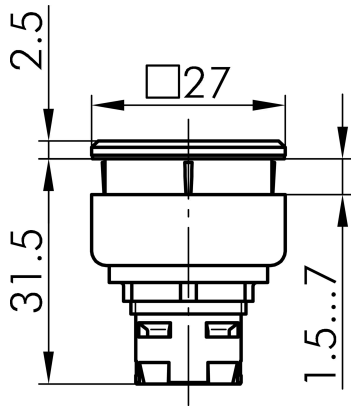

Datasheet

→ **QXJDMGN** 

10/31/2024

Technical Data

Short-stroke membrane pushbutton head

Series QUARTRON-JUWEL[®]

Rubric Push button

→ General Data

Illumination Yes

Protection class IP67

Mounting aperture 24 x 24 mm

Front frame color black

Actuator color green

→ Mechanical Data

Operating travel 3 mm

Switching function Momentary function

Technical Drawings

→ Dimensional drawing

→ Cutout dimensions