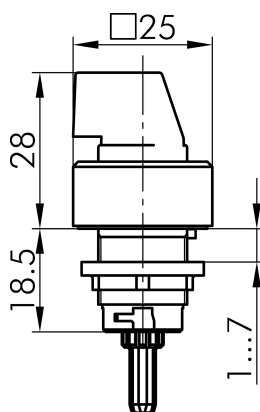

## Technical Data

Knob set for rotary switches, without inscription

Series	QUARTRON®
Rubric	Rotary switch actuator
Shape	square

## → General Data

Illumination	No
Protection class	IP65
Mounting aperture	Ø 16.2 mm
Front frame color	anthracite

### → Dimensional drawing

### → Cutout dimensions