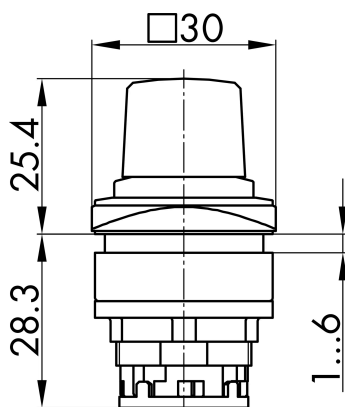

## Technical Data

Knob set for potentiometers

Series	QUARTEX®-R-JUWEL
Rubric	Potentiometer
Shape	square

## → General Data

Illumination	No
Protection class	IP65
Mounting aperture	26 x 26 mm
Front frame color	green

## Technical Drawings

→ Dimensional drawing

→ Cutout dimensions