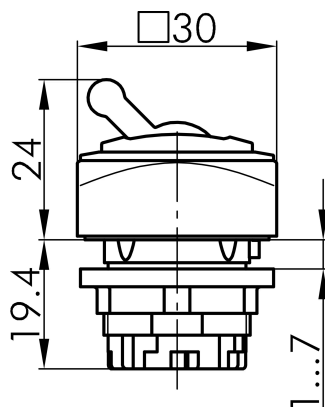

Datasheet

→ [QRK_RBL](#) 

10/31/2024

Technical Data

Toggle head

Series	QUARTEX®-R
Rubric	Toggle head
Shape	square

→ General Data

Illumination	No
Protection class	IP65
Mounting aperture	Ø 22.3 mm
Front frame color	blue
Actuator color	red

→ Mechanical Data

Switching function	Latching function
--------------------	-------------------

Technical Drawings

→ Dimensional drawing

→ Cutout dimensions