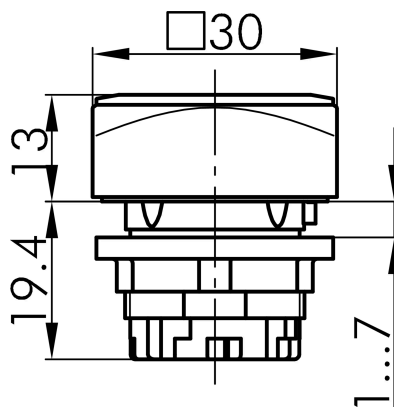

Datasheet

→ **QRN_RRT** 

10/31/2024

Technical Data

Pilot light head

Series	QUARTEX®-R
Rubric	Light attachment/indicator lights
Shape	square

→ General Data

Illumination	Yes
Protection class	IP65
Mounting aperture	Ø 22.3 mm
Front frame color	red

Technical Drawings

→ Dimensional drawing

→ Cutout dimensions