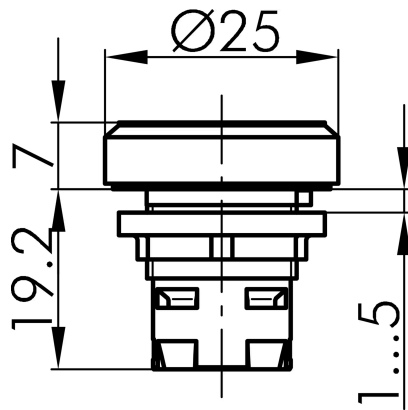

Datasheet

→ **RKTSWLR** 

10/31/2024

Technical Data

Pushbutton head with ring illumination

Series OKTRON®-R

Rubric Push button

Shape round

→ General Data

Illumination Yes

Protection class IP65

Mounting aperture Ø 16.2 mm

Front frame color black

Actuator color black

→ Mechanical Data

Operating travel 3 mm

Switching function Momentary function

Technical Drawings

→ Dimensional drawing

→ Cutout dimensions