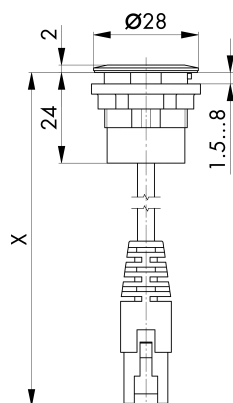

Datasheet

→ **RRJ_RJ45SW_150CM** 

10/30/2024

Technical Data

RJ45 jack/connector (150 cm)

Series	RONTRON-RJUWEL
Rubric	Mounting jack
Shape	round

→ General Data

Illumination	No
Cable length	1500 mm
Mounting aperture	Ø 22.3 mm
Front frame color	black

Technical Drawings

→ Dimensional drawing

→ Cutout dimensions