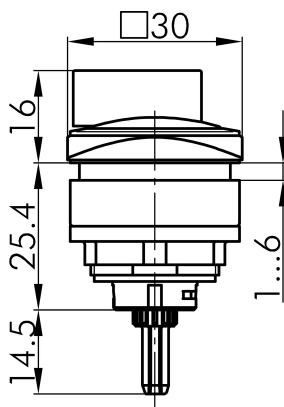

## → General Data

Illumination	No
Protection class	IP65
Mounting aperture	26 x 26 mm
Front frame color	blue

## Technical Drawings

### → Dimensional drawing

### → Cutout dimensions