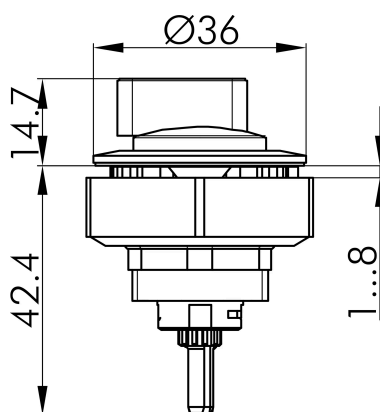

## → General Data

Protection class	IP65
Mounting aperture	Ø 30.5 mm
Front frame color	anthracite

## Technical Drawings

### → Dimensional drawing

### → Cutout dimensions