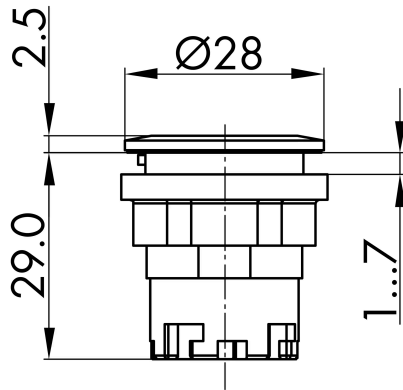

Datasheet

→ **JRVATLR** 

10/31/2024

Technical Data

Pushbutton head with ring illumination

Series RONDEX-JUWEL[®]

Rubric Push button

Shape round

→ General Data

Illumination Yes

Protection class IP65
IP67

Mounting aperture Ø 22.3 mm

Front frame color Stainless steel, glossy

→ Mechanical Data

Operating travel 6 mm

Switching function Momentary function

Technical Drawings

→ Dimensional drawing

→ Cutout dimensions