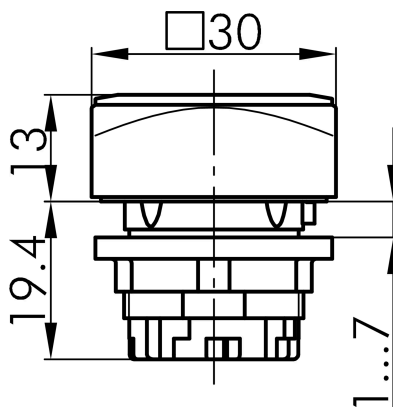

Datasheet

→ [QRN_RGN](#) 

10/31/2024

Technical Data

Pilot light head

Series	QUARTEX®-R
Rubric	Light attachment/indicator lights
Shape	square

→ General Data

Illumination	Yes
Protection class	IP65
Mounting aperture	Ø 22.3 mm
Front frame color	green

Technical Drawings

→ Dimensional drawing

→ Cutout dimensions