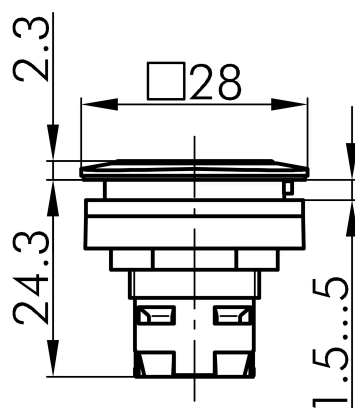

## Technical Data

Pushbutton head

*Series* RONTRON-Q-JEWEL

*Rubric* Push button

*Shape* Rounded square

## → General Data

*Illumination* Yes

*Protection class* IP65

*Mounting aperture* Ø 22.3 mm

*Front frame color* silver colored

## → Mechanical Data

*Operating travel* 3 mm

## Technical Drawings

→ Dimensional drawing

→ Cutout dimensions