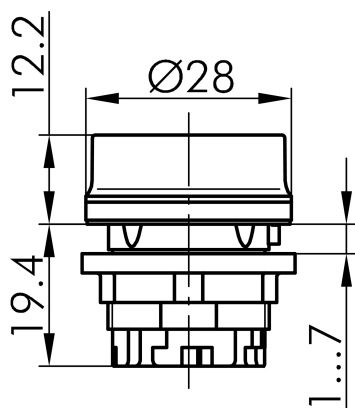

## Technical Data

Pilot light head

Series	RVA
Rubric	Light attachment/indicator lights
Shape	round

## → General Data

Illumination	Yes
Protection class	IP69K
Mounting aperture	Ø 22.3 mm
Front frame color	Stainless steel, glossy

## Technical Drawings

→ Dimensional drawing

→ Cutout dimensions