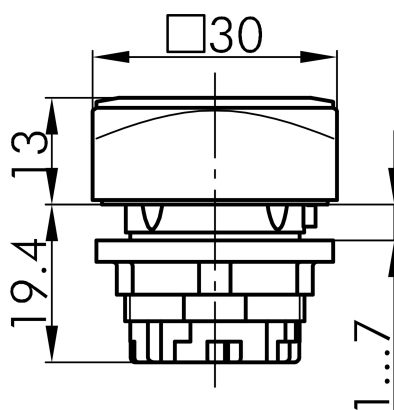

Datasheet

→ [QRT_RWS](#) 

10/31/2024

Technical Data

Pushbutton head

Series QUARTEX®-R

Rubric Push button

Shape square

→ General Data

Illumination Yes

Protection class IP65

Mounting aperture \varnothing 22.3 mm

Front frame color white

→ Mechanical Data

Operating travel 6 mm

Technical Drawings

→ Dimensional drawing

→ Cutout dimensions