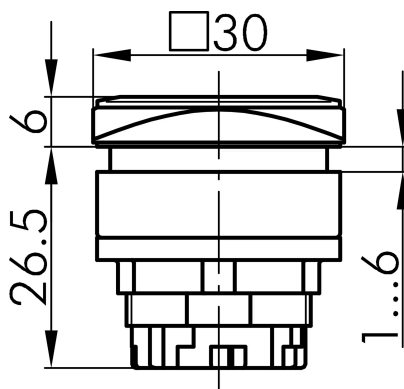

Datasheet

→ **QRJNBL** 

10/31/2024

Technical Data

Pilot light head

Series	QUARTEX®-R-JUWEL
Rubric	Light attachment/indicator lights
Shape	square

→ General Data

Illumination	Yes
Protection class	IP65
Mounting aperture	26 x 26 mm
Front frame color	blue

Technical Drawings

→ Dimensional drawing

→ Cutout dimensions