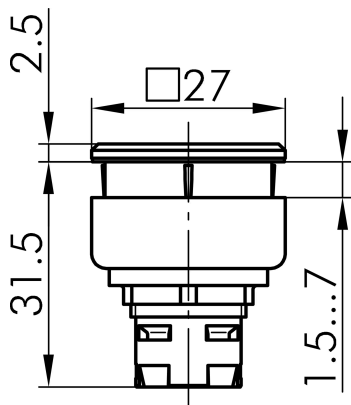

→ General Data

Illumination No

Protection class IP65

Mounting aperture 24 x 24 mm

Front frame color black

→ Mechanical Data

Operating travel 6 mm

Technical Drawings

→ Dimensional drawing

→ Cutout dimensions