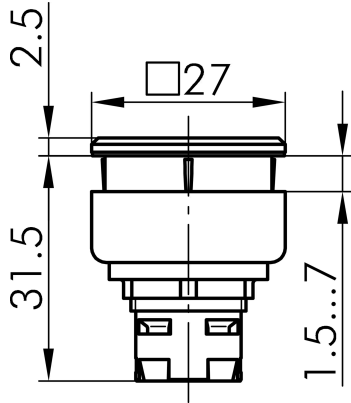

Datasheet

→ **QXJDMRT** 

10/31/2024

Technical Data

Short-stroke membrane pushbutton head

Series QUARTRON-JUWEL[®]

Rubric Push button

→ General Data

Illumination Yes

Protection class IP67

Mounting aperture 24 x 24 mm

Front frame color black

Actuator color red

→ Mechanical Data

Operating travel 3 mm

Switching function Momentary function

Technical Drawings

→ Dimensional drawing

→ Cutout dimensions