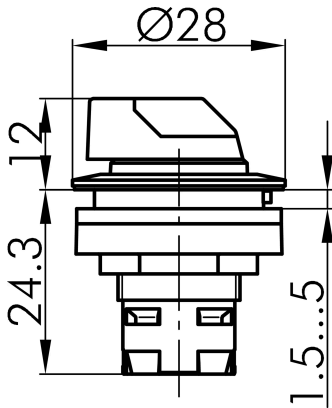

## → General Data

*Illumination* Yes

*Protection class* IP65

*Mounting aperture* Ø 22.3 mm

*Front frame color* silver colored

*Actuator color* yellow

## → Mechanical Data

*Switching function* Momentary function

*Switching position* -40° momentary

0° Idle position

40° momentary

## Technical Drawings

→ Dimensional drawing

→ Cutout dimensions

→ Position indicator