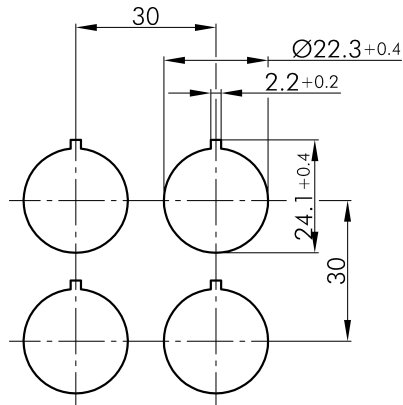

## → General Data

*Illumination* Yes

*Protection class* IP65

*Mounting aperture* Ø 22.3 mm

*Front frame color* silver colored

*Actuator color* yellow

## → Mechanical Data

*Switching function* Momentary function

*Switching position* -40° momentary

0° Idle position

40° momentary

## Technical Drawings

→ Dimensional drawing

→ Cutout dimensions

→ Position indicator