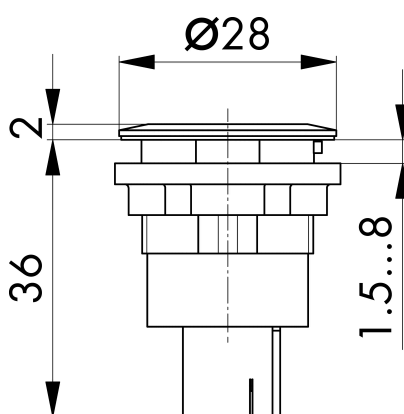

→ General Data

Illumination No

Mounting aperture Ø 22.3 mm

Front frame color black

Technical Drawings

→ Dimensional drawing

→ Cutout dimensions