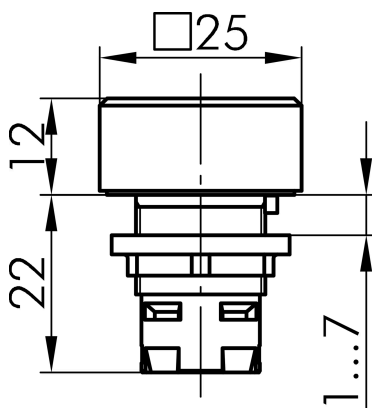

Datasheet

→ **QXTDG** 

10/30/2024

Technical Data

Pushbutton head

Series QUARTRON®

Rubric Push button

Shape square

→ General Data

Illumination Yes

Protection class IP65

Mounting aperture Ø 16.2 mm

Front frame color anthracite

→ Mechanical Data

Operating travel 6 mm

Technical Drawings

→ Dimensional drawing

→ Cutout dimensions