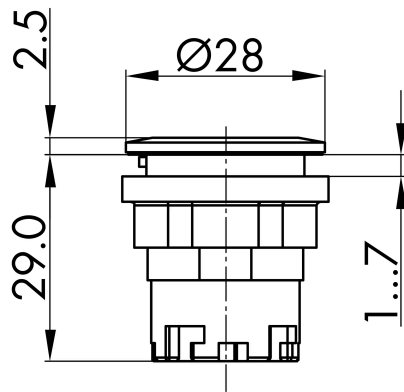

→ General Data

Illumination Yes

Protection class IP65
IP67

Mounting aperture Ø 22.3 mm

Front frame color Stainless steel, glossy

→ Mechanical Data

Operating travel 4 mm

Switching function Momentary function

Technical Drawings

→ Dimensional drawing

→ Cutout dimensions