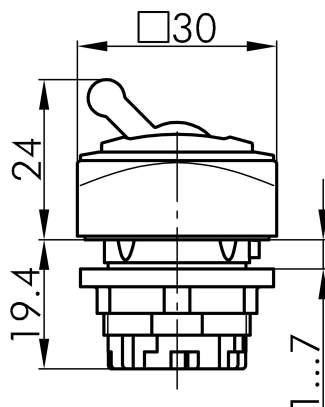

Datasheet

→ **QRK** 

10/31/2024

Technical Data

Toggle head

Series	QUARTEX®-R
Rubric	Toggle head
Shape	square

→ General Data

Illumination	No
Protection class	IP65
Mounting aperture	Ø 22.3 mm
Front frame color	anthracite
Actuator color	red

→ Mechanical Data

Switching function	Latching function
--------------------	-------------------

Technical Drawings

→ Dimensional drawing

→ Cutout dimensions