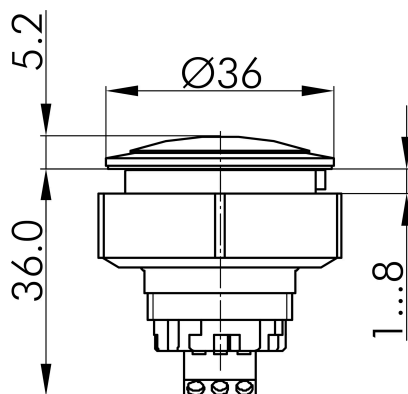

## Technical Data

Two-colour LED pilot light 230V

Series	KOMBITAST®-R-JUWEL
Rubric	Light attachment/indicator lights
Shape	round

## → General Data

Illumination	Yes
Protection class	IP65
Mounting aperture	Ø 30.5 mm
Installation depth	26.4 mm
Front frame color	Stainless steel, glossy
Connection	Screw connection

## Technical Drawings

→ Dimensional drawing

→ Cutout dimensions