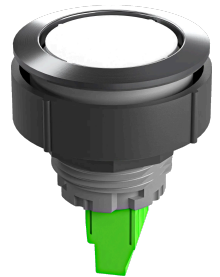

## Technical Data

Two-colour LED pilot light 230V

Series	KOMBITAST®-R-JUWEL
Rubric	Light attachment/indicator lights
Shape	round

## → General Data

Illumination	Yes
Protection class	IP65
Mounting aperture	Ø 30.5 mm
Installation depth	26.4 mm
Front frame color	Stainless steel, glossy
Connection	Screw connection