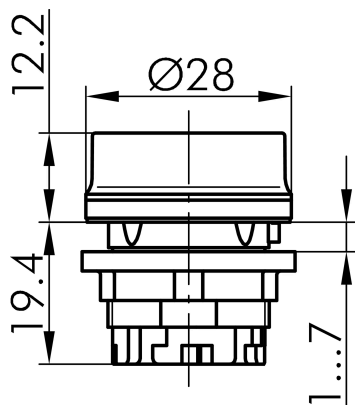

## → General Data

Illumination	Yes
Protection class	IP65
Mounting aperture	Ø 22.3 mm
Front frame color	black

## Technical Drawings

### → Dimensional drawing

### → Cutout dimensions