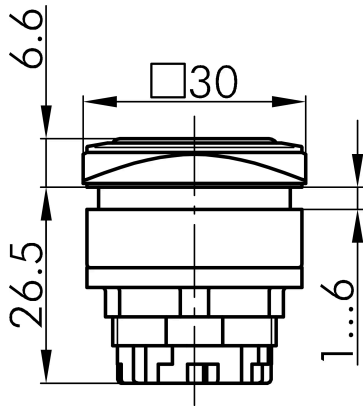

## Technical Data

Membrane pushbutton head

*Series* QUARTEX®-R-JUWEL

*Rubric* Push button

*Shape* square

## → General Data

*Illumination* Yes

*Protection class* IP67

*Mounting aperture* 26 x 26 mm

*Front frame color* red

## → Mechanical Data

*Operating travel* 6 mm

*Switching function* Momentary function

## Technical Drawings

→ Dimensional drawing

→ Cutout dimensions