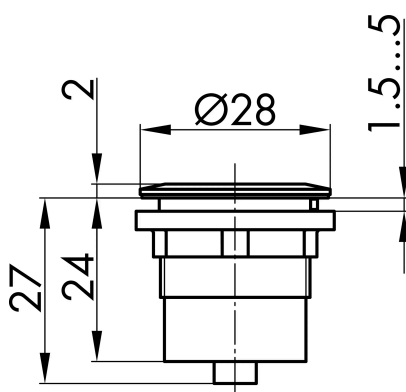

## → General Data

Protection class	IP65
Mounting aperture	Ø 22.3 mm
Front frame color	black
Housing color	Black

## Technical Drawings

→ Dimensional drawing

→ Cutout dimensions