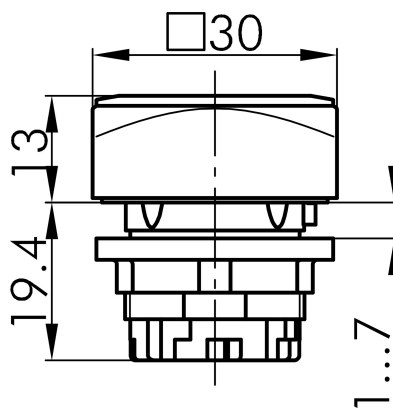

## Technical Data

Pushbutton head

Series	QUARTEX®-R
Rubric	Push button
Shape	square

## → General Data

Illumination	Yes
Protection class	IP65
Mounting aperture	Ø 22.3 mm
Front frame color	red

## → Mechanical Data

Operating travel	6 mm
------------------	------

## Technical Drawings

→ Dimensional drawing

→ Cutout dimensions