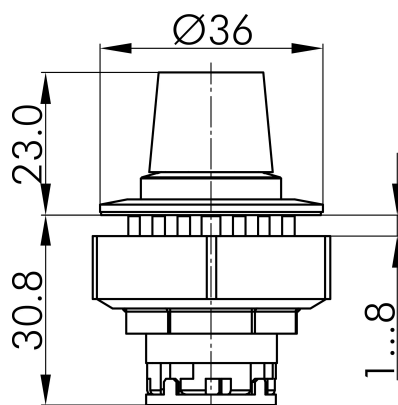

## → General Data

*Illumination* No

*Protection class* IP65

*Mounting aperture* Ø 30.5 mm

*Front frame color* anthracite

## Technical Drawings

→ Dimensional drawing

→ Cutout dimensions