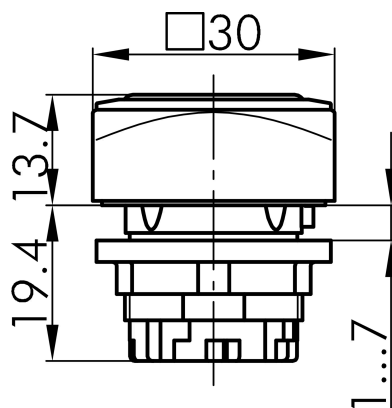

## Technical Data

Membrane pushbutton head

Series	QUARTEX®-R
Rubric	Push button
Shape	square

## → General Data

Illumination	Yes
Protection class	IP67
Mounting aperture	Ø 22.3 mm
Front frame color	anthracite

## → Mechanical Data

Operating travel	6 mm
------------------	------

## Technical Drawings

→ Dimensional drawing

→ Cutout dimensions