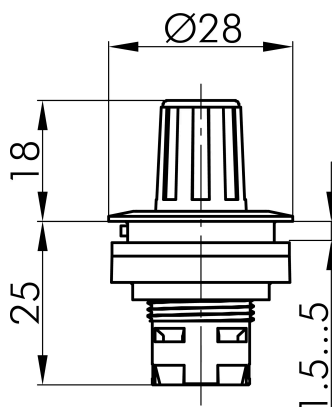

Datasheet

→ **RRJRSW** 

10/31/2024

Technical Data

Knob set for potentiometers

Series	RONTRON-R-JUWEL
Rubric	Potentiometer
Shape	round

→ General Data

Illumination	No
Protection class	IP65
Mounting aperture	Ø 22.3 mm
Front frame color	black

Technical Drawings

→ Dimensional drawing

→ Cutout dimensions