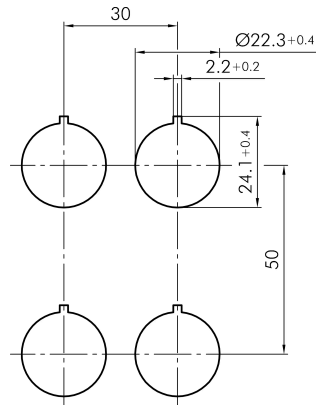

→ General Data

| | |
|--------------------------|-------------------------|
| <i>Illumination</i> | No |
| <i>Protection class</i> | IP65 |
| <i>Mounting aperture</i> | Ø 22.3 mm |
| <i>Front frame color</i> | Stainless steel, glossy |

→ Mechanical Data

| | |
|---------------------------|---|
| <i>Switching function</i> | Maintained |
| <i>Switching position</i> | -45° Key removal 45° latching, key removal |

Technical Drawings

→ Dimensional drawing

→ Cutout dimensions

→ Position indicator