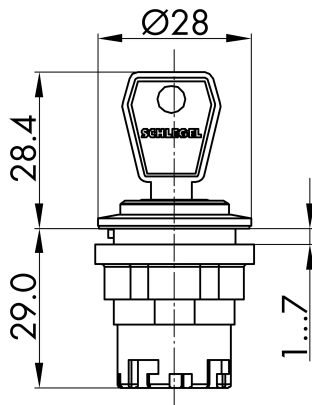

Datasheet

→ **JRVASSA18E**

11/04/2024

Technical Data

Key actuator, maintained

| | |
|---------------|---------------------------|
| <i>Series</i> | RONDEX-JUWEL [®] |
| <i>Rubric</i> | Key switch |
| <i>Shape</i> | round |

→ General Data

| | |
|--------------------------|-------------------------|
| <i>Illumination</i> | No |
| <i>Protection class</i> | IP65 |
| <i>Mounting aperture</i> | Ø 22.3 mm |
| <i>Front frame color</i> | Stainless steel, glossy |

→ Mechanical Data

| | |
|---------------------------|---|
| <i>Switching function</i> | Maintained |
| <i>Switching position</i> | -45° Key removal 45° latching, key removal |

Technical Drawings

→ Dimensional drawing

→ Cutout dimensions

→ Position indicator