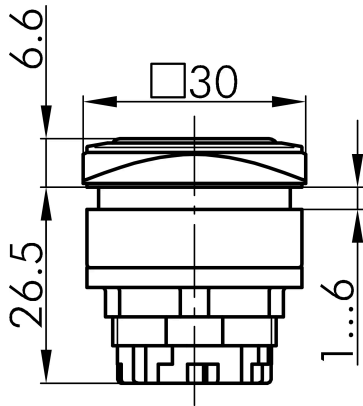

## Technical Data

Membrane pushbutton head

*Series* QUARTEX®-R-JUWEL

*Rubric* Push button

*Shape* square

### → General Data

*Illumination* Yes

*Protection class* IP67

*Mounting aperture* 26 x 26 mm

*Front frame color* white

### → Mechanical Data

*Operating travel* 6 mm

*Switching function* Momentary function

## Technical Drawings

→ Dimensional drawing

→ Cutout dimensions