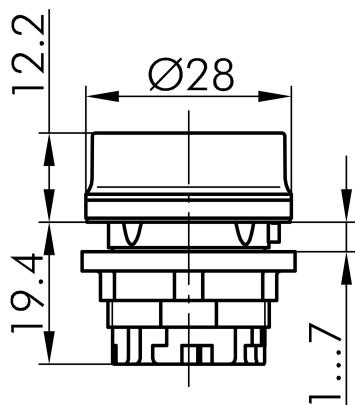

Datasheet

→ [RVATLR_RT](#) 

10/31/2024

Technical Data

Pushbutton head with ring illumination

Series	RVA
Rubric	Push button
Shape	round

→ General Data

Illumination	Yes
Protection class	IP65
Mounting aperture	Ø 22.3 mm
Front frame color	red

→ Mechanical Data

Switching function	Momentary function
--------------------	--------------------

Technical Drawings

→ Dimensional drawing

→ Cutout dimensions