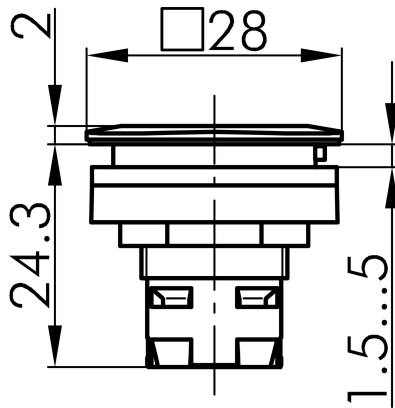

Datasheet

→ **RQJTLRSW** 

10/31/2024

Technical Data

Pushbutton head with ring illumination

Series RONTRON-Q-JEWEL

Rubric Push button

Shape Rounded square

→ General Data

Illumination Yes

Protection class IP65

Mounting aperture Ø 22.3 mm

Front frame color black

→ Mechanical Data

Operating travel 3 mm

Switching function Momentary function

Technical Drawings

→ Dimensional drawing

→ Cutout dimensions