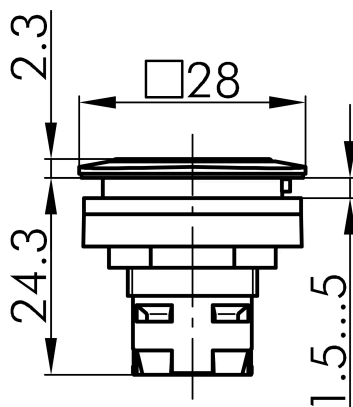

Datasheet

→ **RQJTLREWS** 

10/31/2024

Technical Data

Pushbutton head with ring illumination, white coated

Series	RONTRON-Q-JEWEL
Rubric	Push button
Shape	Rounded square

→ General Data

Illumination	Yes
Protection class	IP65
Mounting aperture	Ø 22.3 mm
Front frame color	white

→ Mechanical Data

Operating travel	3 mm
Switching function	Momentary function

Technical Drawings

→ Dimensional drawing

→ Cutout dimensions