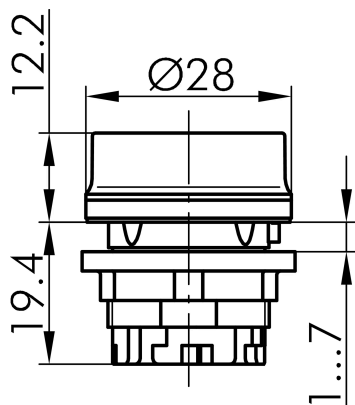

## → General Data

Illumination	Yes
Protection class	IP65
Mounting aperture	Ø 22.3 mm
Front frame color	white

## Technical Drawings

### → Dimensional drawing

### → Cutout dimensions