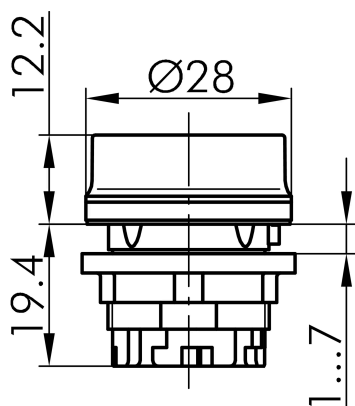

Datasheet

→ [RVAN_GB](#) 

10/31/2024

Technical Data

Pilot light head

Series	RVA
Rubric	Light attachment/indicator lights
Shape	round

→ General Data

Illumination	Yes
Protection class	IP69K
Mounting aperture	Ø 22.3 mm
Front frame color	Stainless steel, glossy

Technical Drawings

→ Dimensional drawing

→ Cutout dimensions