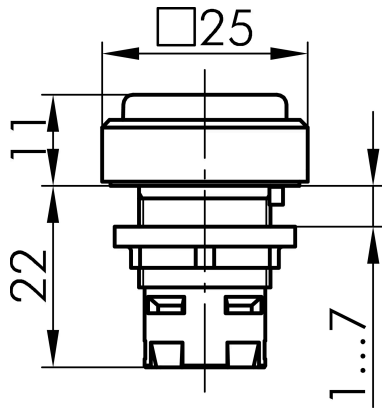

Datasheet

→ **QXDMDGGN** [↗](#)

10/31/2024

Technical Data

-

Series QUARTRON®

Rubric Push button

Shape square

→ General Data

Illumination Yes

Protection class IP67

Mounting aperture Ø 16.2 mm

Front frame color anthracite

→ Mechanical Data

Operating travel 3 mm

Switching function Momentary function

Technical Drawings

→ Dimensional drawing

→ Cutout dimensions