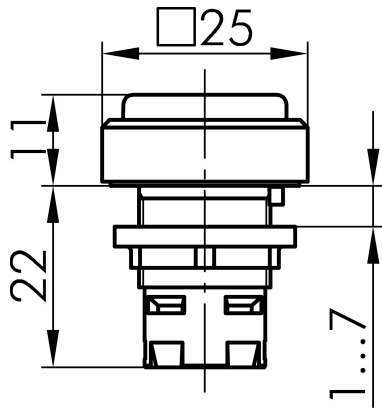

Datasheet

→ **QXDMDGGB** 

10/31/2024

Technical Data

-

Series QUARTRON®

Rubric Push button

Shape square

→ General Data

Illumination Yes

Protection class IP67

Mounting aperture Ø 16.2 mm

Front frame color anthracite

→ Mechanical Data

Operating travel 3 mm

Switching function Momentary function

Technical Drawings

→ Dimensional drawing

→ Cutout dimensions