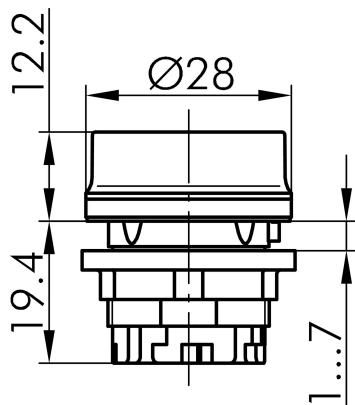

## → General Data

Illumination	No
Protection class	IP69K
Mounting aperture	Ø 22.3 mm
Front frame color	blue

## → Mechanical Data

Operating travel	6 mm
------------------	------

### → Dimensional drawing

### → Cutout dimensions