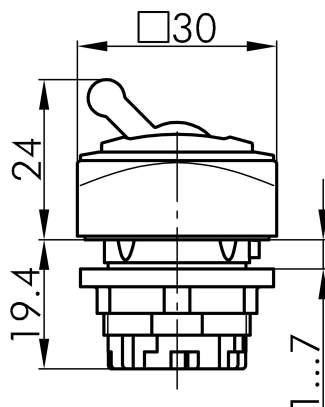

Datasheet

→ [QRK_RRT](#) 

10/31/2024

Technical Data

Toggle head

Series	QUARTEX®-R
Rubric	Toggle head
Shape	square

→ General Data

Illumination	No
Protection class	IP65
Mounting aperture	Ø 22.3 mm
Front frame color	red
Actuator color	red

→ Mechanical Data

Switching function	Latching function
--------------------	-------------------

Technical Drawings

→ Dimensional drawing

→ Cutout dimensions