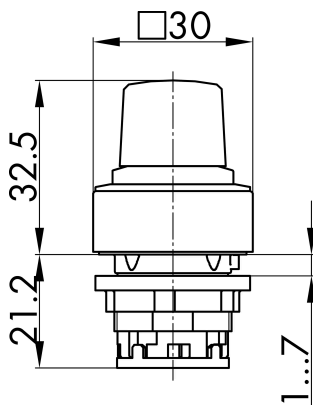

Datasheet

→ [QRR_RSW](#) 

10/31/2024

Technical Data

Knob set for potentiometers

Series	QUARTEX®-R
Rubric	Potentiometer
Shape	square

→ General Data

Illumination	No
Protection class	IP65
Mounting aperture	Ø 22.3 mm
Front frame color	black

Technical Drawings

→ Dimensional drawing

→ Cutout dimensions