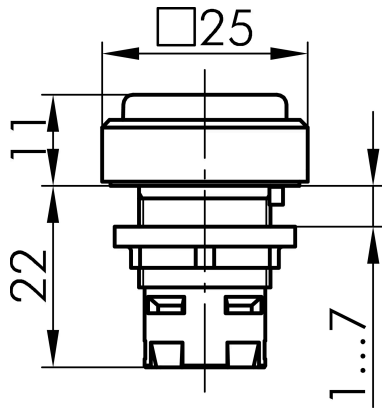

Datasheet

→ **QXDMBL** 

10/31/2024

Technical Data

Short-stroke membrane pushbutton head

Series QUARTRON®

Rubric Push button

Shape square

→ General Data

Illumination Yes

Protection class IP67

Mounting aperture Ø 16.2 mm

Front frame color black

→ Mechanical Data

Operating travel 3 mm

Switching function Momentary function

Technical Drawings

→ Dimensional drawing

→ Cutout dimensions