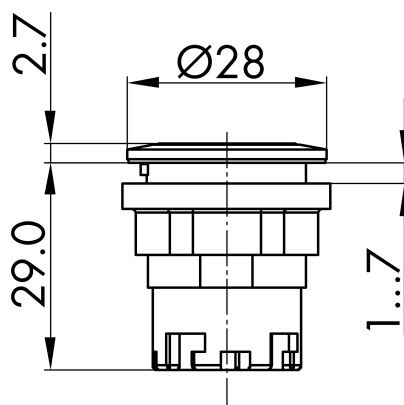

## → General Data

Illumination	Yes
Protection class	IP65 IP67
Mounting aperture	Ø 22.3 mm
Front frame color	anthracite

## → Mechanical Data

Operating travel	4 mm
------------------	------

### → Dimensional drawing

### → Cutout dimensions