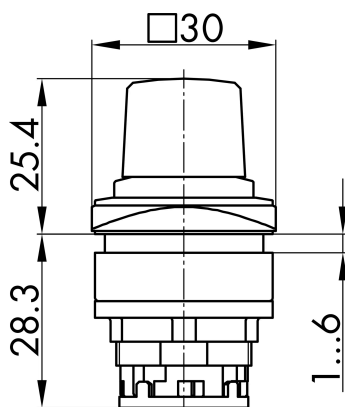

Datasheet

→ **QRJRBL** 

10/31/2024

Technical Data

Knob set for potentiometers

Series	QUARTEX®-R-JUWEL
Rubric	Potentiometer
Shape	square

→ General Data

Illumination	No
Protection class	IP65
Mounting aperture	26 x 26 mm
Front frame color	blue

Technical Drawings

→ Dimensional drawing

→ Cutout dimensions