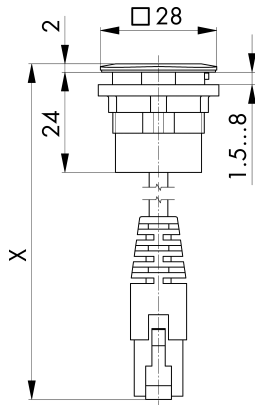

Datasheet

→ **RQJ_RJ45** 

10/30/2024

Technical Data

RJ45 jack/connector (60 cm)

<i>Series</i>	RONTRON-QJEWEL
<i>Rubric</i>	Mounting jack
<i>Shape</i>	Rounded square

→ General Data

<i>Illumination</i>	No
<i>Mounting aperture</i>	Ø 22.3 mm
<i>Front frame color</i>	silver colored

Technical Drawings

→ Dimensional drawing

→ Cutout dimensions